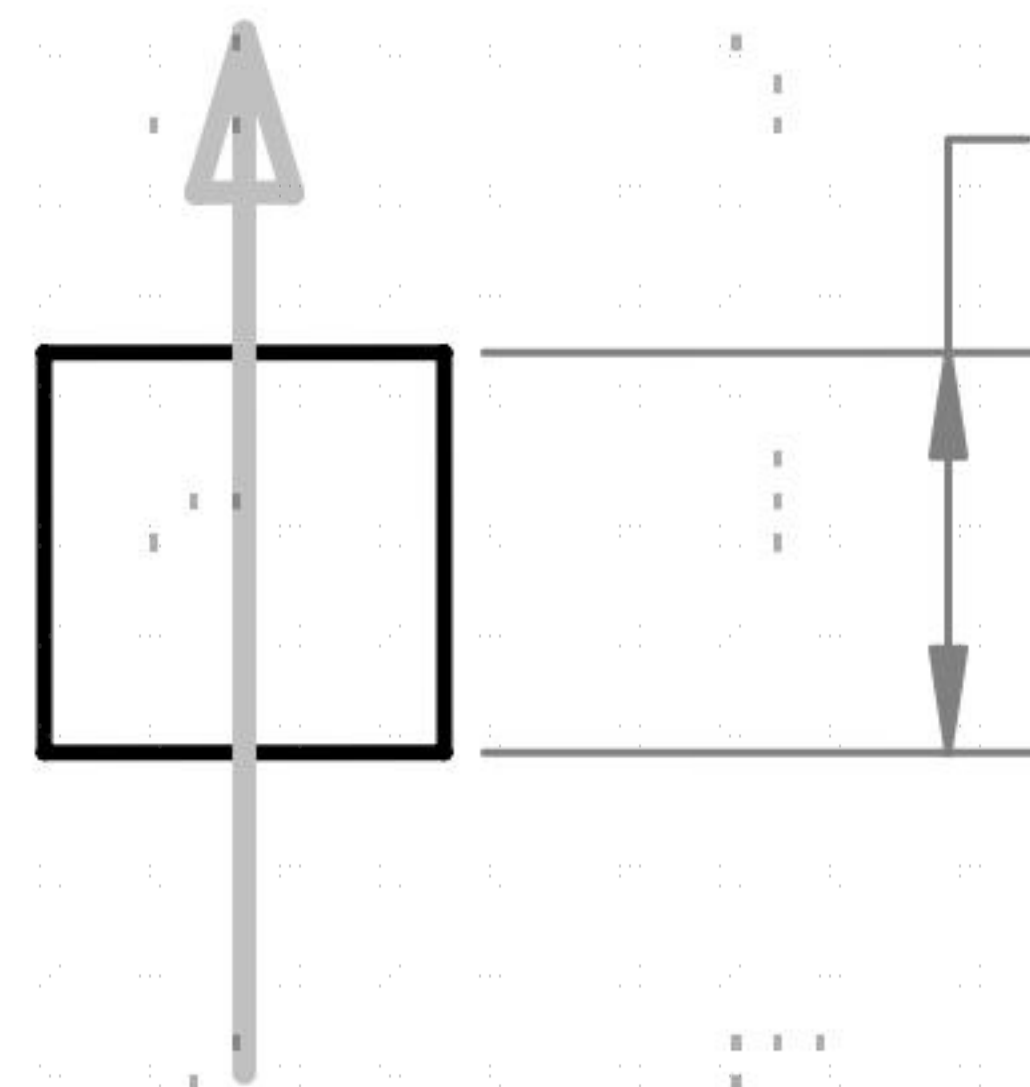

NORTH

PRODUCT ID: MCA02012

MATERIAL: ALNICO

SHAPE: CYLINDER

DIMENSION: 5/16" DIA. X 1 1/2" THICK

GRADE: ALNICO 2

MAGNETIZATION DIRECTION: AXIALLY MAGNETIZED

MAX OPERATING TEMP(C/F): 525/977